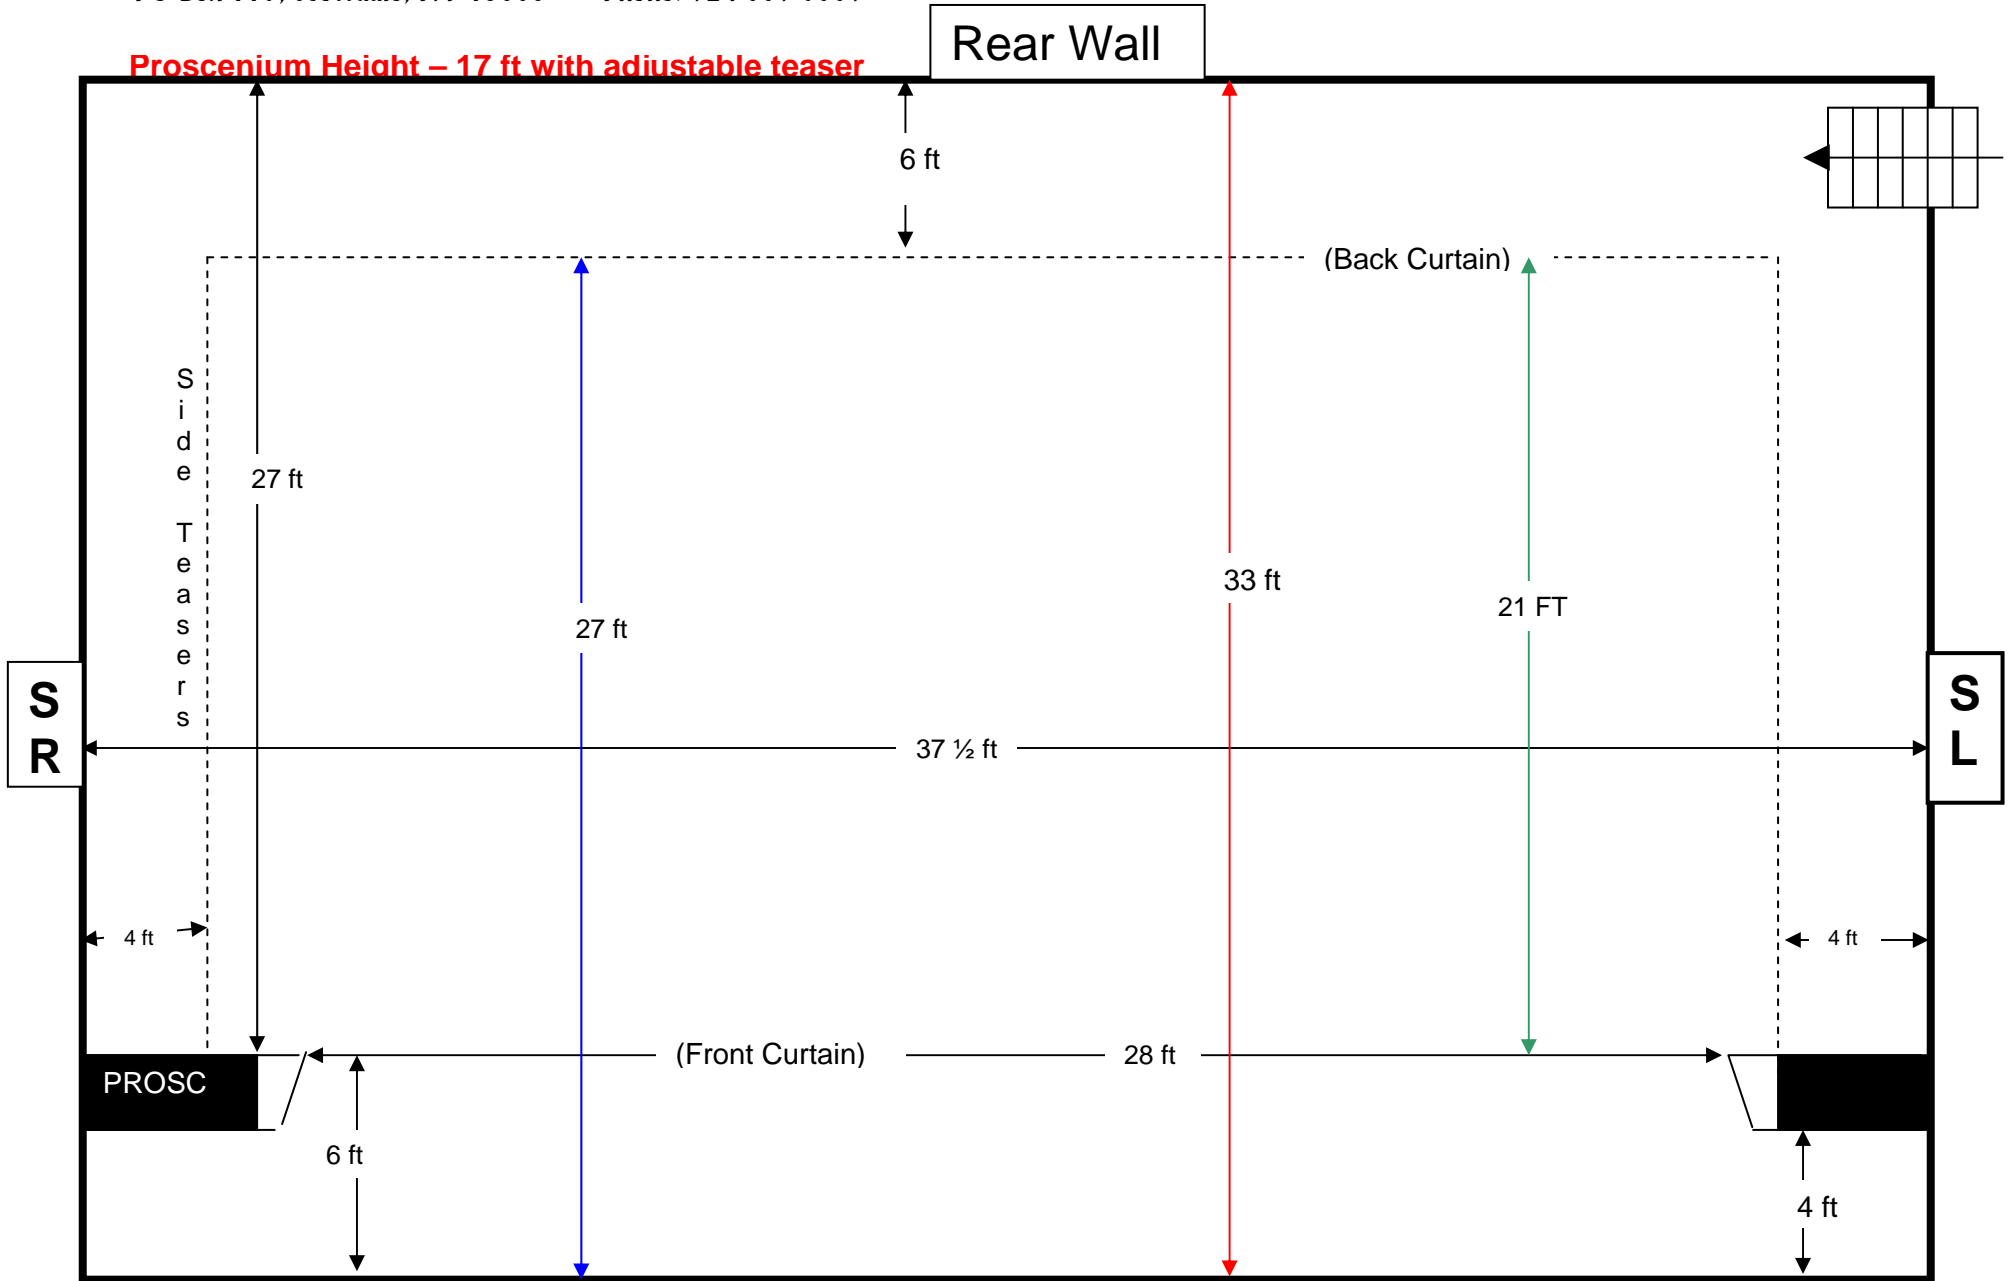

## Stage Dimensions

Blue Line - Front of stage to back curtain    Red Line - Front of stage to back wall    Green line - Front Curtain to back Curtain